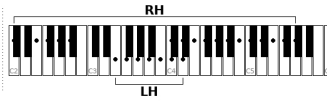

# Never Gonna Give You Up

**ADVANCED 57** /100  
BEGINNER INTER ADVANCED EXPERT  
on the PianoMetric.com difficulty scale

Rick Astley

♩ = 114

Intro

F G

Em7 Am

F G